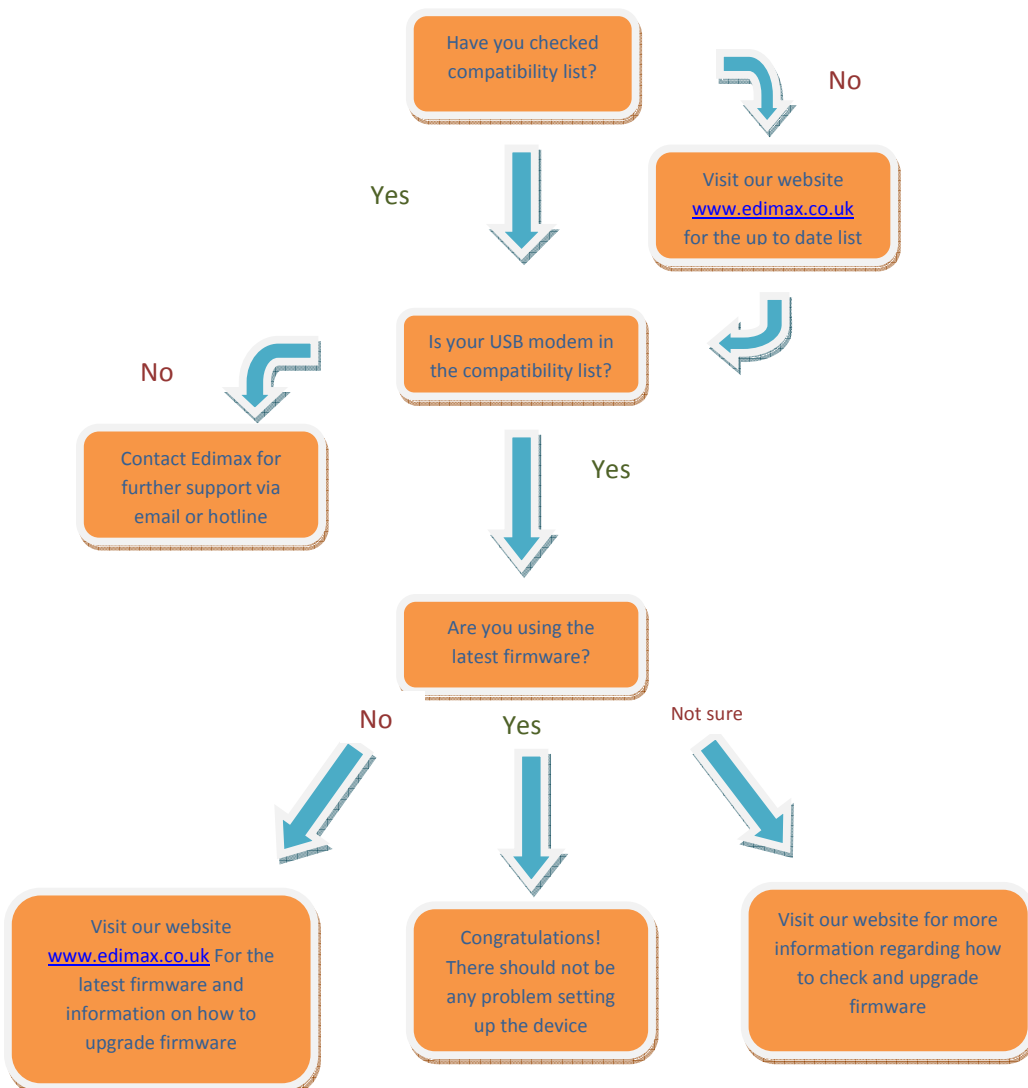

Check list for 3G-6200N/3G-6210N

Are you having problems connecting to 3G internet using the 3G-6200N/3G-6210N router? Here is a checklist for you!

Please do not forget help is always available at www.edimax.co.uk!